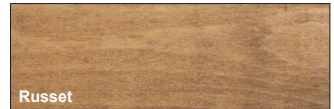

SHED & FENCE COLOUR CHART

Protek Shed & Fence is a cost-effective wood stain that unlike many competitor brands, can be applied to both planed (finished) and rough sawn timber. This popular wood treatment creates a micro-porous resin coating and contains wax additives for the extra protection of a water & mould resistant coating on vertical surfaces. It offers great coverage at up to 12m² per litre depending on moisture content and porosity of timber.

Protek Shed & Fence is a water-based wood stain with very low VOCs (volatile organic compounds) and good eco-credentials. Once dry it is not harmful to plants, children or animals making it the ideal choice not only for fencing and sheds, but all types of animal housing.

Shed treated with two coats of Protek Shed & Fence Russet

Colour swatches have been created in a controlled studio environment by photographing softwood painted in 2 coats of woodstain. Please note that there will be variations in colour interpretation on different VDUs and printing processes may slightly alter the colours. Final colours may also be affected by the timber that it is applied to (pale softwood as opposed to dark hardwood) and could be affected if you are over-coating previous treatments. If in doubt sample pots are available.