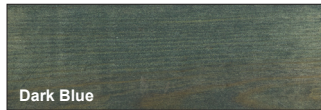

SHED & FENCE COLOUR CHART

Protek Shed & Fence is a cost-effective wood stain that unlike many competitor brands, can be applied to both planed (finished) and rough sawn timber. This popular wood treatment creates a micro-porous resin coating and contains wax additives for the extra protection of a water & mould resistant coating on vertical surfaces. It offers great coverage at up to 12m² per litre depending on moisture content and porosity of timber.

Protek Shed & Fence is a water-based wood stain with very low VOCs (volatile organic compounds) and good eco-credentials. Once dry it is not harmful to plants, children or animals making it the ideal choice not only for fencing and sheds, but all types of animal housing.

Shed treated with two coats of Protek Shed & Fence Russet

Colour swatches have been created in a controlled studio environment by photographing softwood painted in 2 coats of woodstain. Please note that there will be variations in colour interpretation on different VDUs and printing processes may slightly alter the colours. Final colours may also be affected by the timber that it is applied to (pale softwood as opposed to dark hardwood) and could be affected if you are over-coating previous treatments. If in doubt sample pots are available.